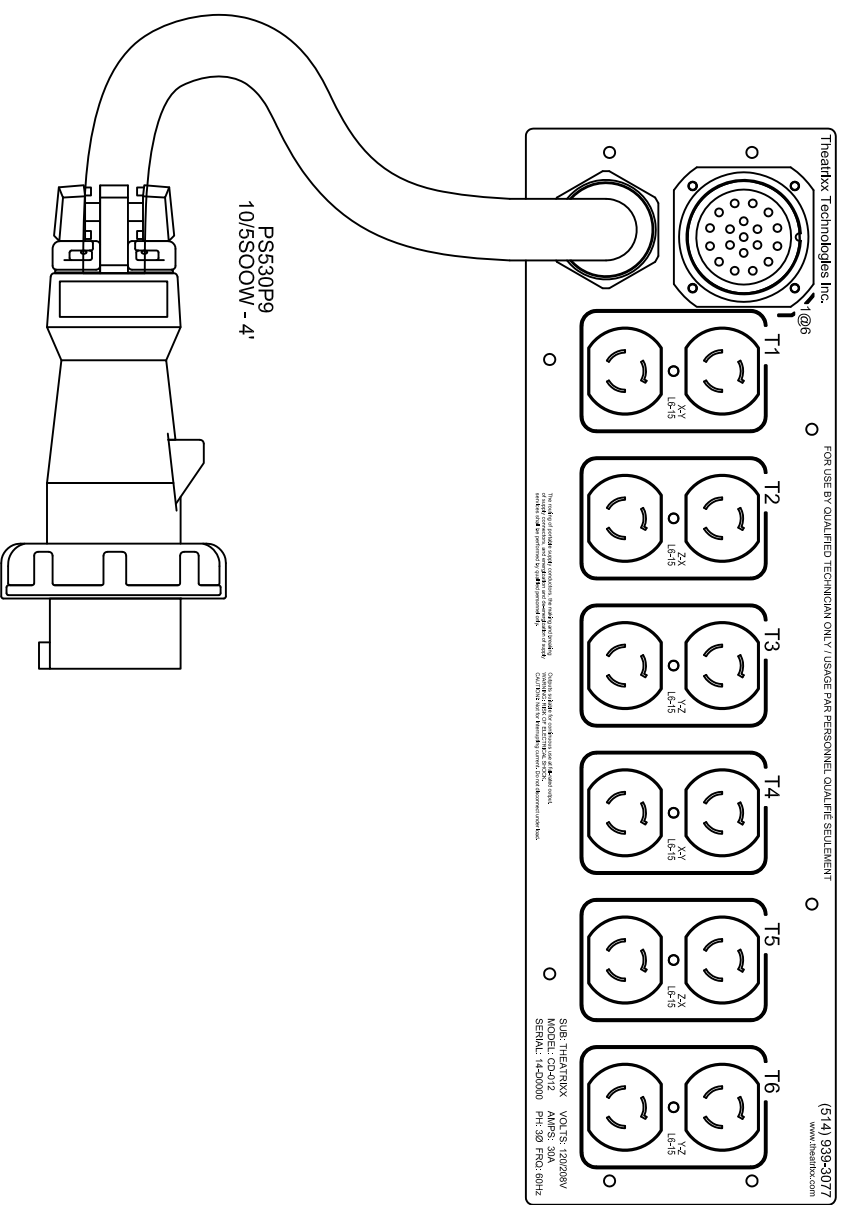

DIMENSIONS:

X

17.00"

Y

19.00"

Z

14.00"

NOTES: PLEASE TAKE NOTE THAT THE DIMENSIONS MAY BE SLIGHTLY DIFFERENT.

**theatrinx**  
technologies

1751 Richardson, suite 7402,  
Montréal, Québec, H3K 1G6  
(514) 933-0077  
info@theatrinx.com

TITLE:	ELECTRICAL DISTRIBUTION CD-012	VIEW:	FRONT AND REAR VIEW
FILE:	D13317-APEX-CD312.DWG	SCALE:	THIS DRAWING IS NOT TO SCALE
BY:	FRANÇOIS LEVASSEUR	CLIENT:	APEX
DATE:	2014/06/09	SIGNATURE:	