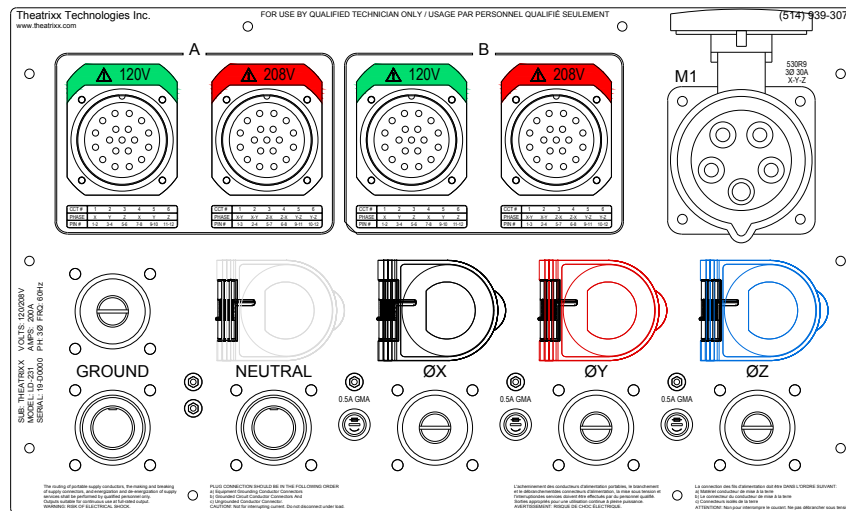

DIMENSIONS: X 19.00" Y 10.5" 6RU Z 22.00" MAX

NOTE: ARTWORK MIGHT CHANGE SLIGHTLY AFTER APPROVAL. CORRECTION MAY BE APPLIED FOR STANDARD PURPOSES. RACKMOUNT UNIT DEFAULT COLOR IS BLUE, SPECIFY IF BLACK IS WANTED. PRODUCTION IS SCHEDULED WHEN THIS SIGNED DRAWING IS SENT BACK. FOR UNIT ROADCASE MANUFACTURING, PLEASE ASK FOR TOP VIEW DIMENSIONS FOR PROPER SUPPORT WINGS PLACEMENT AND OVERALL DIMENSIONS.

BLACK FRONT PANEL

1655 Richardson,
Montréal (QC), H3K 3J7
☎ (514) 933-0077
info@theatrx.com

TITLE:	ELECTRICAL DISTRIBUTION TSD-131-V3	VIEW:	FRONT AND BACK	SCALE:	1:4
FILE:	D35118-APEX-SD131.DWG	CLIENT:	APEX SOUND & LIGHT CORP		
BY:	FRANCISCO PAEZ	QUOTE:	#35118		
DATE:	28/06/2019	SIGNATURE:			