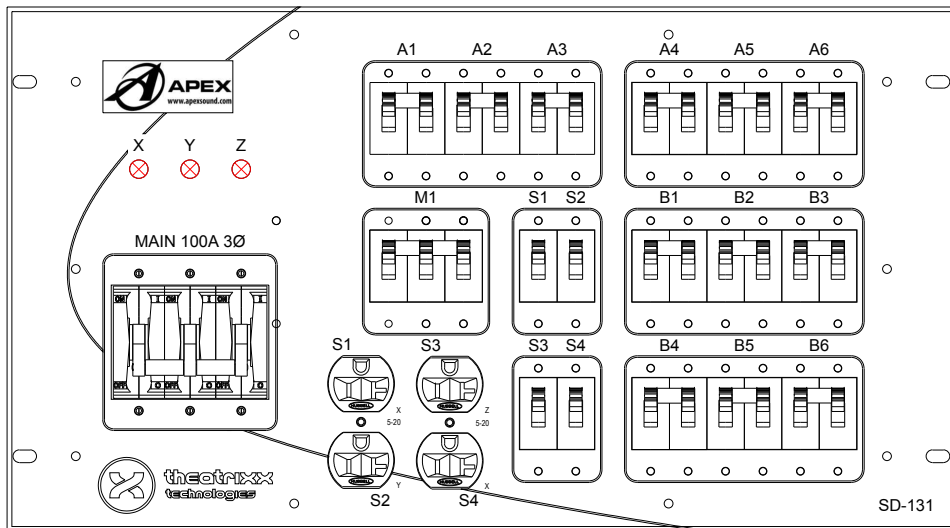

DIMENSIONS: X 19.00" Y 10.5" 6RU Z 22.00" MAX

NOTE: ARTWORK MIGHT CHANGE SLIGHTLY AFTER APPROVAL. CORRECTION MAY BE APPLIED FOR STANDARD PURPOSES. RACKMOUNT UNIT DEFAULT COLOR IS BLUE, SPECIFY IF BLACK IS WANTED. PRODUCTION IS SCHEDULED WHEN THIS SIGNED DRAWING IS SENT BACK. FOR UNIT ROADCASE MANUFACTURING, PLEASE ASK FOR TOP VIEW DIMENSIONS FOR PROPER SUPPORT WINGS PLACEMENT AND OVERALL DIMENSIONS.

BLACK FRONT PANEL

1655 Richardson,
Montréal (QC), H3K 3J7
☎ (514) 933-0077
info@theatrx.com

TITLE:	ELECTRICAL DISTRIBUTION TSD-131-V3	VIEW:	FRONT AND BACK	SCALE:	1:4
FILE:	D35118-APEX-SD131.DWG	CLIENT:	APEX SOUND & LIGHT CORP		
BY:	FRANCISCO PAEZ	QUOTE:	#35118		
DATE:	28/06/2019	SIGNATURE:			