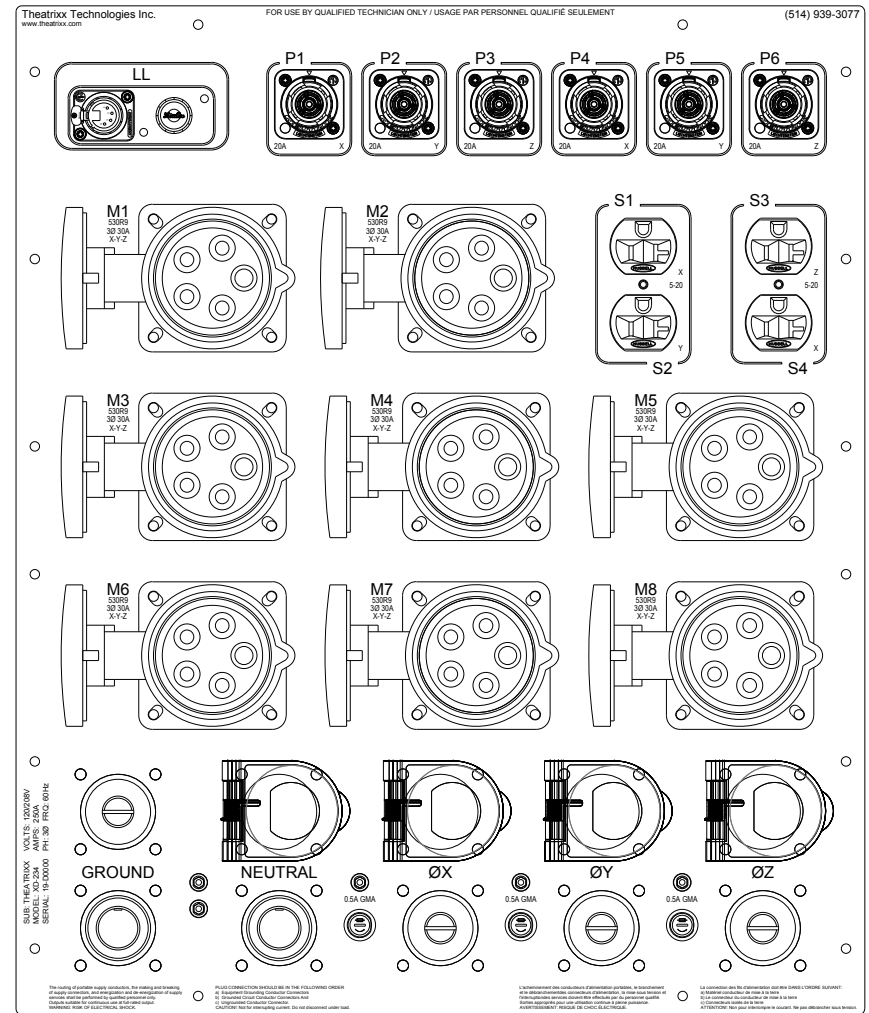

DIMENSIONS: X 19.00" Y 21.00" 12RU Z 22.00" MAX

NOTE: ARTWORK MIGHT CHANGE SLIGHTLY AFTER APPROVAL. CORRECTION MAY BE APPLIED FOR STANDARD PURPOSES. RACKMOUNT UNIT DEFAULT COLOR IS BLUE. SPECIFY IF BLACK IS WANTED. PRODUCTION IS SCHEDULED WHEN THIS SIGNED DRAWING IS SENT BACK. FOR UNIT ROADCASE MANUFACTURING, PLEASE ASK FOR TOP VIEW DIMENSIONS FOR PROPER SUPPORT WINGS PLACEMENT AND OVERALL DIMENSIONS.

1655 Richardson,
Montréal (QC), H3K 3J7
☎ (514) 933-0077
info@theatritxx.com

TITLE:	ELECTRICAL DISTRIBUTION XD-234	VIEW:	FRONT AND BACK	SCALE:	1:4
FILE:	D33090-APEX-XD254.DWG	CLIENT:	APEX SOUND & LIGHT CORP		
BY:	FRANCISCO PAEZ	QUOTE:	#33090		
DATE:	21/08/2019	SIGNATURE:			