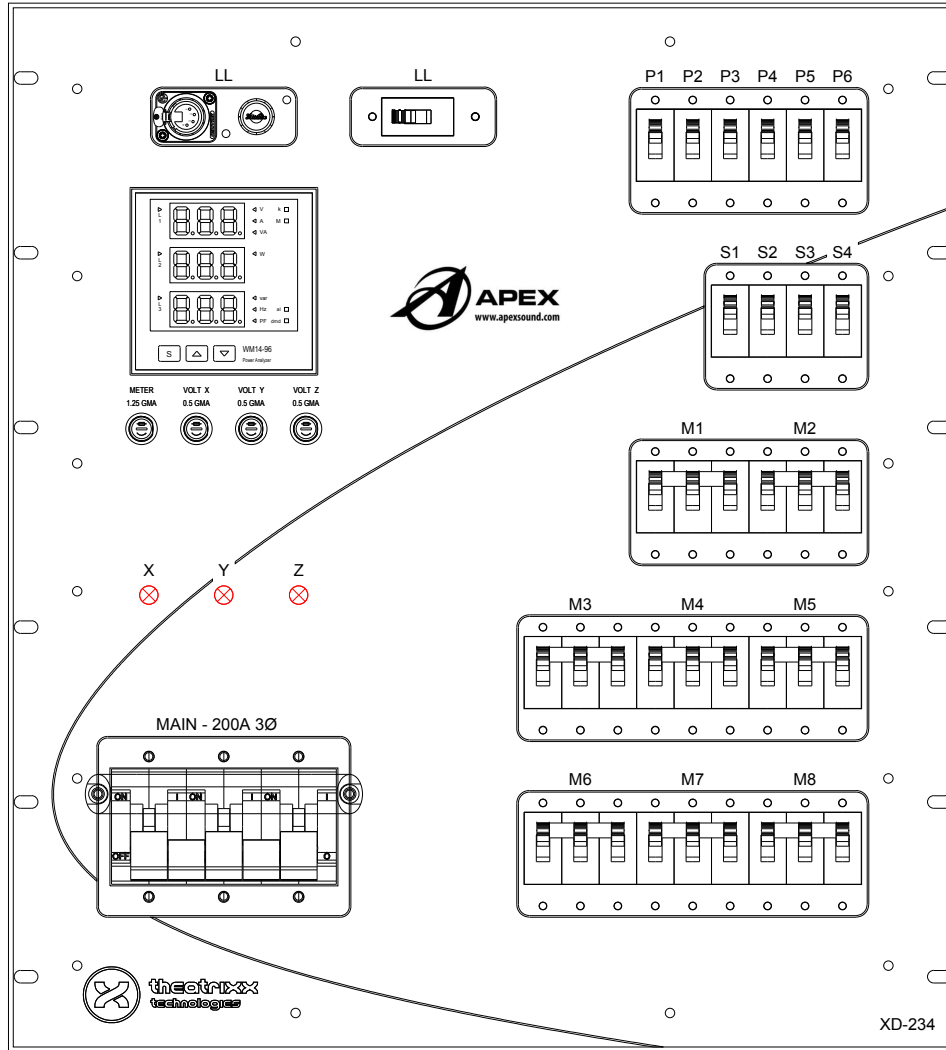

DIMENSIONS: X 19.00" Y 21.00" 12RU Z 22.00" MAX

NOTE: ARTWORK MIGHT CHANGE SLIGHTLY AFTER APPROVAL. CORRECTION MAY BE APPLIED FOR STANDARD PURPOSES. RACKMOUNT UNIT DEFAULT COLOR IS BLUE. SPECIFY IF BLACK IS WANTED. PRODUCTION IS SCHEDULED WHEN THIS SIGNED DRAWING IS SENT BACK. FOR UNIT ROADCASE MANUFACTURING, PLEASE ASK FOR TOP VIEW DIMENSIONS FOR PROPER SUPPORT WINGS PLACEMENT AND OVERALL DIMENSIONS.

1655 Richardson,
Montréal (QC), H3K 3J7
☎ (514) 933-0077
info@theatritxx.com

TITLE:	ELECTRICAL DISTRIBUTION XD-234	VIEW:	FRONT AND BACK	SCALE:	1:4
FILE:	D33090-APEX-XD254.DWG	CLIENT:	APEX SOUND & LIGHT CORP		
BY:	FRANCISCO PAEZ	QUOTE:	#33090		
DATE:	21/08/2019	SIGNATURE:			